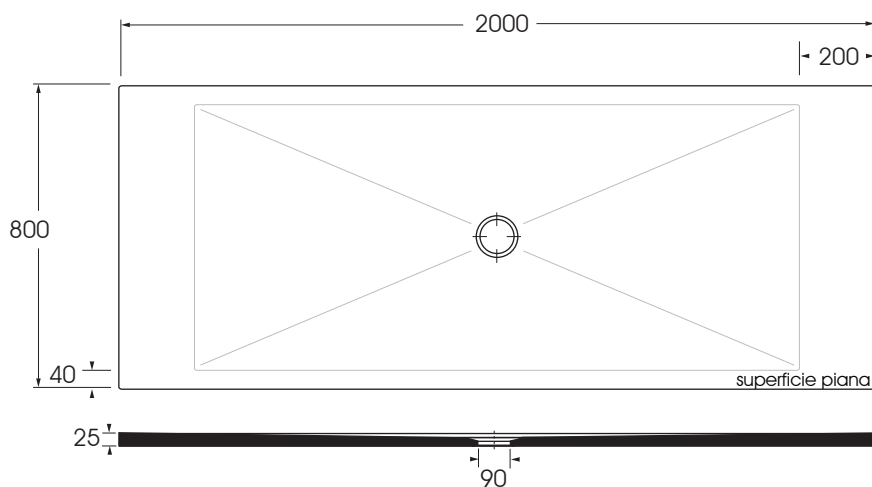

SDPD20008020

piatto doccia/ shower tray

codice
code

Piatto doccia SoloDue H2 cm 200 X 80.
SoloDue h2 cm 200 X 80 shower tray.

cotone/ cotton

SDPD20008020CT

finiture COLORS 1250°/ COLORS 1250° finishing

SDPD20008020...

scala/scale 1:20 dimensioni/dimensions in mm

- Colori disponibili per tutti i prodotti SOLODUE
e per il tappo copripiletta

COLORS 1250°

- Available for all SOLODUE products
and for the free flow drains

Le malteceramiche

SHINE

Complementi/complements:

Codice
code

Codice
code

Piletta doccia 1" 1/4 di diametro (ø 90) con tappo COLORATO:
COLORS 1250° / Le malteceramiche / SHINE

1" 1/4 (ø 90) diameter waste system for shower tray provided with
colors top: COLORS 1250° / le malteceramiche / SHINE

SIF/H2C

Piletta doccia 1" 1/4 di diametro (ø 90) con tappo CROMATO:

1" 1/4 (ø 90) diameter waste system for shower tray provided with
CROME

SIF/H2

TECHNICAL SHEET n°: 01	DESIGNER: OFFICINA AZZURRA	CODE: SDPD20008020	Azzurra sanitari in ceramica S.p.a. via Civita Castellana snc 01030 Castel S.Elia (VT) - ITALY Tel.+39.0761 518155 Fax.+39.0761 514560	
SHEET FORMAT: A4	ISO	REVISION: 03	SCALE: 1:20	DATE: 19/01/2023
REGULATIONS: CE EN 14527 / EN251 / Dop-14527*				
All the measurements respect the tolerances provided by the "AZZURRA QUALITY GUIDELINES".				