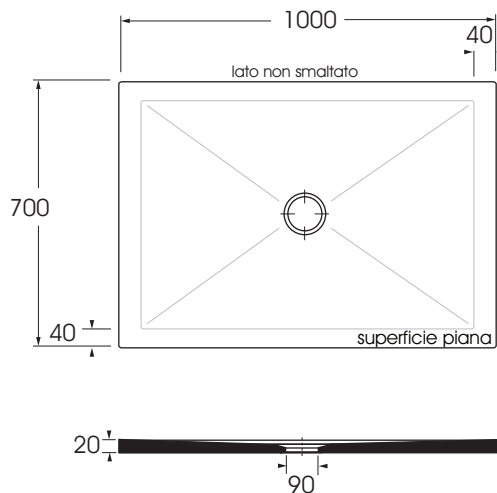

SDPD10007020

piatto doccia/ shower tray

codice
code

Piatto doccia SoloDue H2 cm 100 X 70.
SoloDue h2 cm 100 X 70 shower tray.

cotone/ cotton

SDPD10007020CT

finiture COLORS 1250°/ COLORS 1250° finishing

SDPD10007020...

scala/scale 1:20 dimensioni/dimensions in mm

- Colori disponibili per tutti i prodotti SOLODUE
e per il tappo copripiletta

COLORS 1250°

- Available for all SOLODUE products
and for the free flow drains

Le malteceramiche

SHINE

Complementi/complements:

Codice
code

Codice
code

Piletta doccia 1" 1/4 di diametro (ø 90) con tappo COLORATO:
COLORS 1250° / Le malteceramiche / SHINE

1" 1/4 (ø 90) diameter waste system for shower tray provided with
colors top: COLORS 1250° / le malteceramiche / SHINE

SIF/H2C

Piletta doccia 1" 1/4 di diametro (ø 90) con tappo CROMATO:

1" 1/4 (ø 90) diameter waste system for shower tray provided with
CROME

SIF/H2

TECHNICAL SHEET n°: 01	DESIGNER: OFFICINA AZZURRA	CODE: SDPD10007020	Azzurra sanitari in ceramica S.p.a. via Civita Castellana snc 01030 Castel S.Elia (VT) - ITALY Tel.+39.0761 518155 Fax.+39.0761 514560	
SHEET FORMAT: A4	ISO	REVISION: 03	SCALE: 1:20	DATE: 19/01/2023
REGULATIONS: CE EN 14527 / EN251 / Dop-14527*				
All the measurements respect the tolerances provided by the "AZZURRA QUALITY GUIDELINES".				