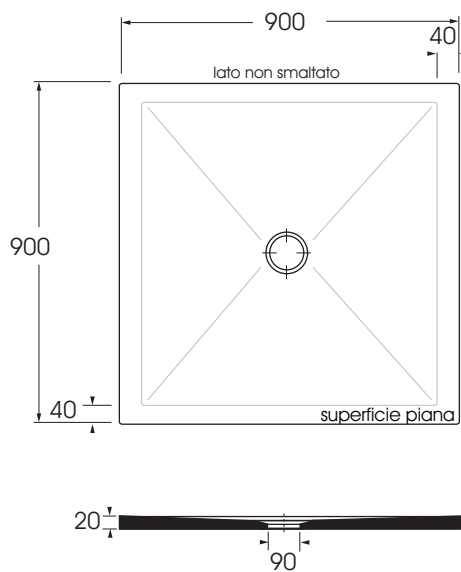

SDPD09009020

piatto doccia/ shower tray

codice
code

Piatto doccia SoloDue H2 cm 90 X 90.
SoloDue h2 cm 90 X 90 shower tray.

cotone/ cotton

SDPD09009020CT

finiture COLORS 1250°/ COLORS 1250° finishing

SDPD09009020...

scala/scale 1:20 dimensioni/dimensions in mm

- Colori disponibili per tutti i prodotti SOLODUE
e per il tappo copripiletta

COLORS 1250°

- Available for all SOLODUE products
and for the free flow drains

Le malteceramiche

SHINE

Complementi/complements:

Codice
code

Codice
code

Piletta doccia 1" 1/4 di diametro (ø 90) con tappo COLORATO:
COLORS 1250° / Le malteceramiche / SHINE

1" 1/4 (ø 90) diameter waste system for shower tray provided with
colors top: COLORS 1250° / le malteceramiche / SHINE

SIF/H2C

Piletta doccia 1" 1/4 di diametro (ø 90) con tappo CROMATO:

1" 1/4 (ø 90) diameter waste system for shower tray provided with
CROME

SIF/H2

TECHNICAL SHEET n°: 01	DESIGNER: OFFICINA AZZURRA	CODE: SDPD09009020	Azzurra sanitari in ceramica S.p.a. via Civita Castellana snc 01030 Castel S.Elia (VT) - ITALY Tel.+39.0761 518155 Fax.+39.0761 514560	
SHEET FORMAT: A4	ISO	REVISION: 03	SCALE: 1:20	DATE: 19/01/2023
REGULATIONS: CE EN 14527 / EN251 / Dop-14527*				
All the measurements respect the tolerances provided by the "AZZURRA QUALITY GUIDELINES".				