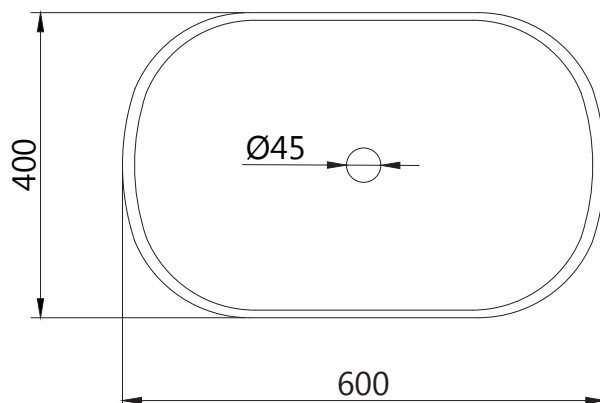

LAVABO JUMPER 60X40

MOUNTED • **W070701**

A-A'

TOP

SECT A-A'

WHITE
CERAMIC