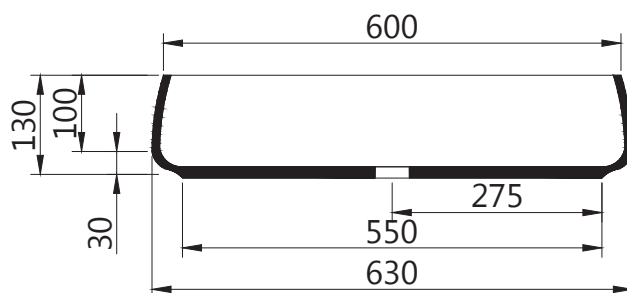

LAVABO JUMPER 60X40

MOUNTED • **W070701**

A-A'

TOP

SECT A-A'

WHITE
CERAMIC